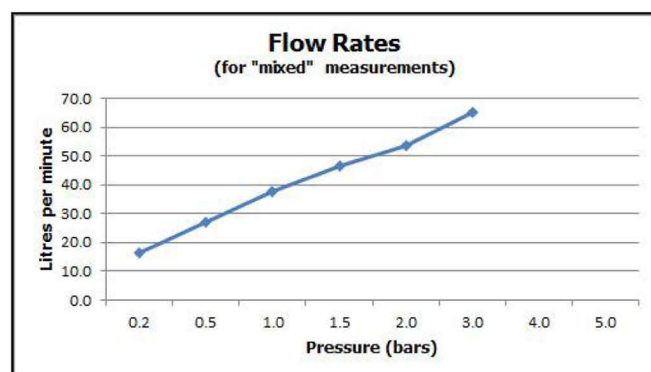

bädermax

Mein Luxusbad

Wentworth 100 Waschbecken-Aufsatzarmatur

technical drawing:

description: mono basin mixer
deck mounted
with pop-up waste
with water flow straightener
cartridge WEN-VALVE-3/8-C/P (chrome)
cartridge WEN-VALVE-3/8-A/G (antique gold)
2 x 15mm x 250mm copper tail connections
deck mount drill hole diameter 34mm
chrome

Eco recommended flow regulator product code: FR-100/5-PLA

guarantee: chrome: 12 year guarantee

minimum operating pressure: 0.2 bar LP

flow rate at 3.0 bar flow pressure: 65 l/min

'mixed measurements' refers to equal hot and cold water supply
flow rate for unregulated flow unless flow regulator fitted as standard