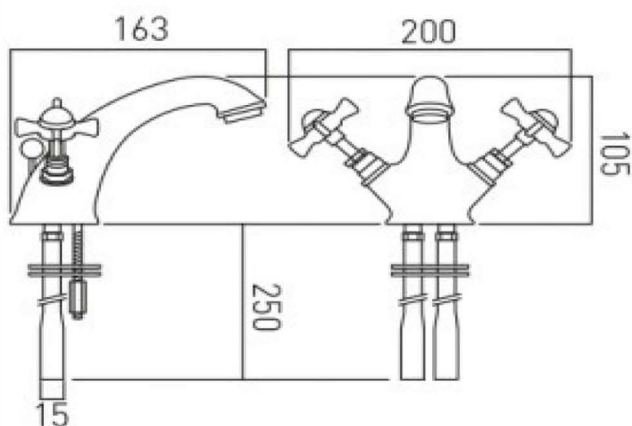

bädermax

Mein Luxusbad

Wentworth 100 Waschbecken-Aufsatzarmatur

technical drawing:

description: mono basin mixer
deck mounted
with pop-up waste
with water flow straightener
cartridge WEN-VALVE-3/8-C/P (chrome)
cartridge WEN-VALVE-3/8-A/G (antique gold)
2 x 15mm x 250mm copper tail connections
deck mount drill hole diameter 34mm
chrome

Eco recommended flow regulator product code: FR-100/5-PLA

guarantee: chrome: 12 year guarantee

minimum operating pressure: 0.2 bar LP

flow rate at 3.0 bar flow pressure: 65 l/min

'mixed measurements' refers to equal hot and cold water supply
flow rate for unregulated flow unless flow regulator fitted as standard