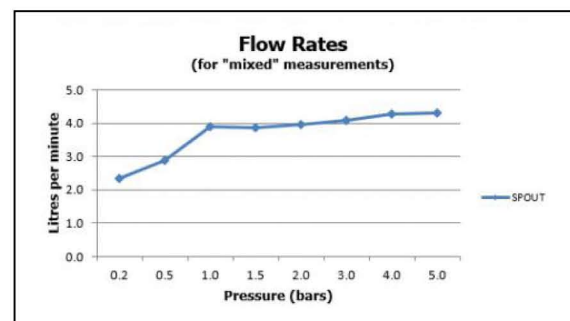

## Notions 200 Waschbecken-Aufsatzarmatur

technical drawing:

**description:** slimline mono basin mixer  
single lever  
deck mounted  
smooth bodied  
without universal basin waste  
with water flow aerator  
ceramic cartridge C-010-N25  
2 x 1/2" nut x 550mm flexipipe connections  
deck mount drill hole diameter 35mm

**finishes:** chrome

**Eco** recommended flow regulator product code: 5l/min fitted as standar

**guarantee:** 12 year guarantee

**minimum operating pressure:** 1.0 bar MP

**flow rate at 3.0 bar flow pressure:** 5 l/min

'mixed measurements' refers to equal hot and cold water supply flow rate for unregulated flow unless flow regulator fitted as standard

**certificates and awards:**

cert no. 1801332