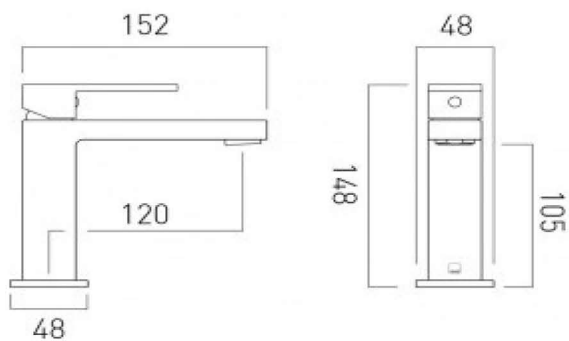

## Notions 200 Waschbecken-Aufsatzarmatur

technical drawing:

**description:** slimline mono basin mixer  
single lever  
deck mounted  
smooth bodied  
without universal basin waste  
with water flow aerator  
ceramic cartridge C-010-N25  
2 x 1/2" nut x 550mm flexipipe connections  
deck mount drill hole diameter 35mm

**finishes:** chrome

**Eco** recommended flow regulator product code: 5l/min fitted as standar

**guarantee:** 12 year guarantee

**minimum operating pressure:** 1.0 bar MP

**flow rate at 3.0 bar flow pressure:** 5 l/min

'mixed measurements' refers to equal hot and cold water supply flow rate for unregulated flow unless flow regulator fitted as standard

**certificates and awards:**

cert no. 1801332