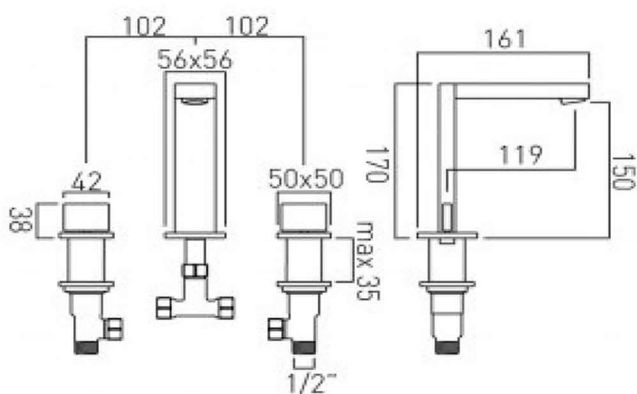

## Notions 101 Waschbecken-Aufsatzarmatur

technical drawing:

description: 3 hole basin mixer  
deck mounted  
spout can swivel or be fixed  
2 x 1/2" female x 1/2" female  
x 490mm flexipipe connections  
valve deck mount drill hole diameter 34mm  
spout deck mount drill hole diameter 20mm

finishes: chrome

recommended flow regulator product code: FR-100/5-PLA

guarantee: 12 year guarantee

minimum operating pressure: 1.0 bar MP

flow rate at 3.0 bar flow pressure: 16 l/min

'mixed measurements' refers to equal hot and cold water supply  
flow rate for unregulated flow unless flow regulator fitted as standard