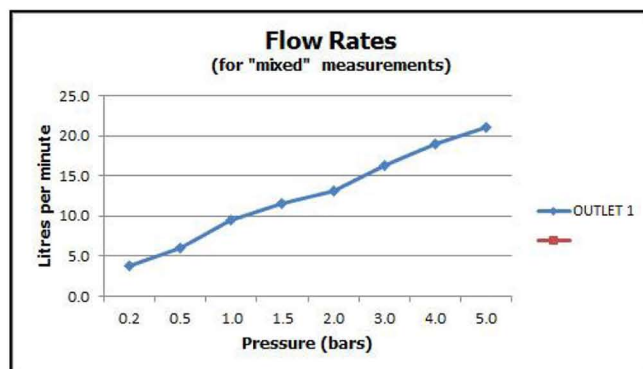

## Notions 101 Waschbecken-Aufsatzarmatur

technical drawing:

description: 3 hole basin mixer  
deck mounted  
spout can swivel or be fixed  
2 x 1/2" female x 1/2" female  
x 490mm flexipipe connections  
valve deck mount drill hole diameter 34mm  
spout deck mount drill hole diameter 20mm

finishes: chrome

recommended flow regulator product code: FR-100/5-PLA

guarantee: 12 year guarantee

minimum operating pressure: 1.0 bar MP

flow rate at 3.0 bar flow pressure: 16 l/min

'mixed measurements' refers to equal hot and cold water supply  
flow rate for unregulated flow unless flow regulator fitted as standard